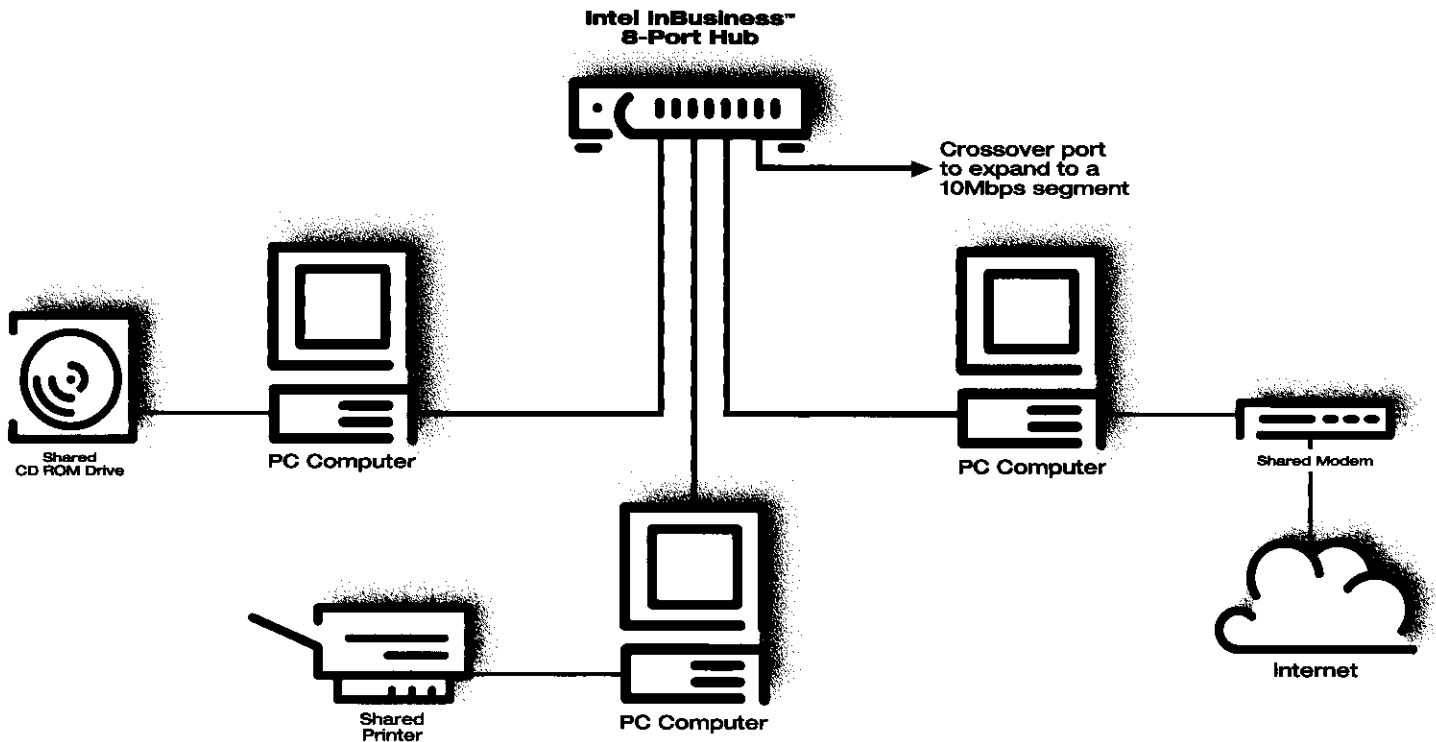

Create a Simple Network with an Intel InBusiness™ Hub!